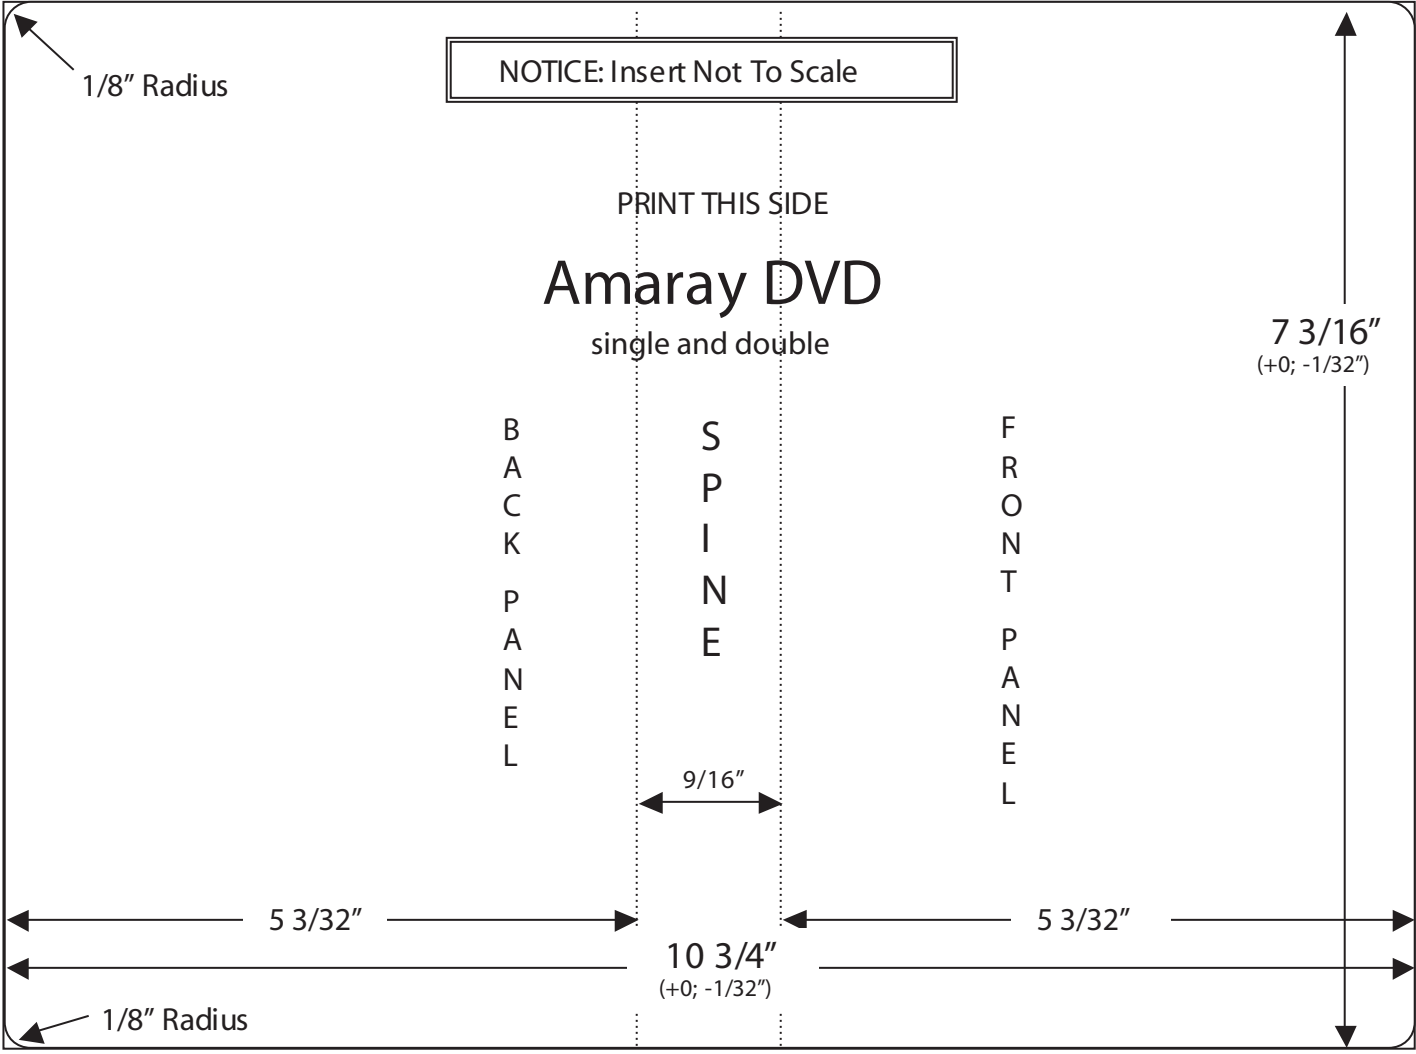

Amaray DVD

Specified Graphic Insert Dimensions

REV 5/21/01

PROUDLY MADE IN THE U.S.A.